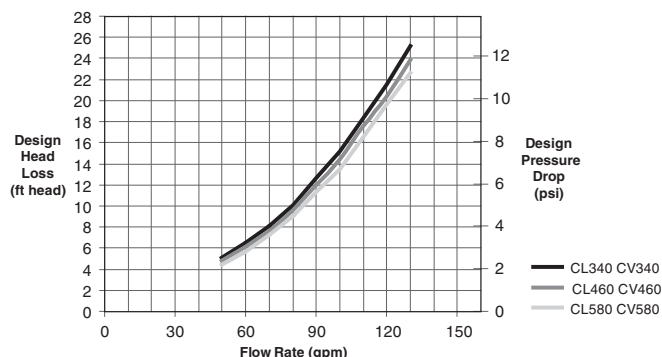

- CV Series Filters compatible with our exclusive, energy-efficient Versa Plumb® system
- Sweep Elbow fitting included with CV Series filters for hydraulic efficiency
- 2" x 2½" Universal Unions and easy-grip handles allow for hassle-free installation
- Extra large 2" drain port allows for easy cleaning
- Unique pressure gauge features clean/dirty indicator that can be customized, making it easy to assess filter cartridge condition
- Heavy-duty, anti-corrosion tank clamp for long lasting performance

DIMENSIONS

PERFORMANCE

CV/CL Filter Head Loss Curves

SPECIFICATIONS

Model Number	CL340	CL460	CL580	CV340	CV460	CV580
Filter Area	340 ft ²	460 ft ²	580 ft ²	340 ft ²	460 ft ²	580 ft ²
Design Flow Rate	.37 gpm/ft ²	.33 gpm/ft ²	.26 gpm/ft ²	.37 gpm/ft ²	.33 gpm/ft ²	.26 gpm/ft ²
Maximum Flow	127 gpm	150 gpm	150 gpm	127 gpm	150 gpm	150 gpm
Six Hour Capacity	45,720 gallons	54,000 gallons	54,000 gallons	45,720 gallons	54,000 gallons	54,000 gallons
Eight Hour Capacity	60,960 gallons	72,000 gallons	72,000 gallons	60,960 gallons	72,000 gallons	72,000 gallons
Maximum Working Pressure	50 psi	50 psi	50 psi	50 psi	50 psi	50 psi
Cartridges Required	4 (85ft ² each)	4 (115ft ² each)	4 (145ft ² each)	4 (85ft ² each)	4 (115ft ² each)	4 (145ft ² each)
Shipping Weight	93 lbs.	95 lbs.	101 lbs.	106 lbs.	106 lbs.	112 lbs.
Height ("A")	41 inches	41 inches	47 inches	41 inches	41 inches	47 inches
Footprint	25" dia. circle	25" dia. circle	25" dia. circle	25" dia. circle	25" dia. circle	25" dia. circle
Distance Between Inlet and Outlet	8"	8"	8"	Not Applicable	Not Applicable	Not Applicable