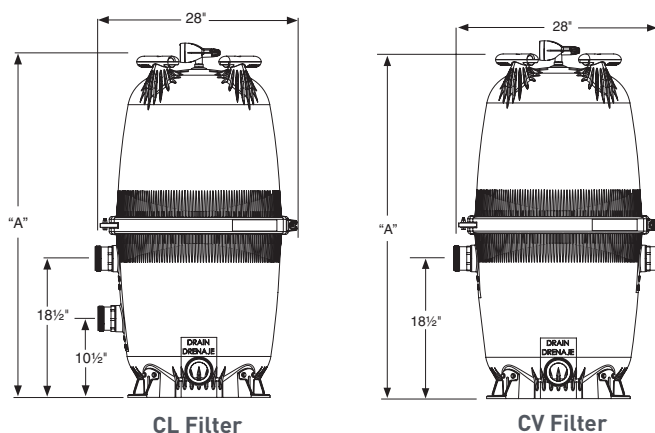

- CV Series Filters compatible with our exclusive, energy-efficient Versa Plumb® system
- Sweep Elbow fitting included with CV Series filters for hydraulic efficiency
- 2" x 2½" Universal Unions and easy-grip handles allow for hassle-free installation
- Extra large 2" drain port allows for easy cleaning
- Unique pressure gauge features clean/dirty indicator that can be customized, making it easy to assess filter cartridge condition
- Heavy-duty, anti-corrosion tank clamp for long lasting performance

DIMENSIONS

PERFORMANCE

CV/CL Filter Head Loss Curves

SPECIFICATIONS

Model Number	CL340	CL460	CL580	CV340	CV460	CV580
Filter Area	340 ft ²	460 ft ²	580 ft ²	340 ft ²	460 ft ²	580 ft ²
Design Flow Rate	.37 gpm/ft ²	.33 gpm/ft ²	.26 gpm/ft ²	.37 gpm/ft ²	.33 gpm/ft ²	.26 gpm/ft ²
Maximum Flow	127 gpm	150 gpm	150 gpm	127 gpm	150 gpm	150 gpm
Six Hour Capacity	45,720 gallons	54,000 gallons	54,000 gallons	45,720 gallons	54,000 gallons	54,000 gallons
Eight Hour Capacity	60,960 gallons	72,000 gallons	72,000 gallons	60,960 gallons	72,000 gallons	72,000 gallons
Maximum Working Pressure	50 psi	50 psi	50 psi	50 psi	50 psi	50 psi
Cartridges Required	4 (85ft ² each)	4 (115ft ² each)	4 (145ft ² each)	4 (85ft ² each)	4 (115ft ² each)	4 (145ft ² each)
Shipping Weight	93 lbs.	95 lbs.	101 lbs.	106 lbs.	106 lbs.	112 lbs.
Height ("A")	41 inches	41 inches	47 inches	41 inches	41 inches	47 inches
Footprint	25" dia. circle	25" dia. circle	25" dia. circle	25" dia. circle	25" dia. circle	25" dia. circle
Distance Between Inlet and Outlet	8"	8"	8"	Not Applicable	Not Applicable	Not Applicable